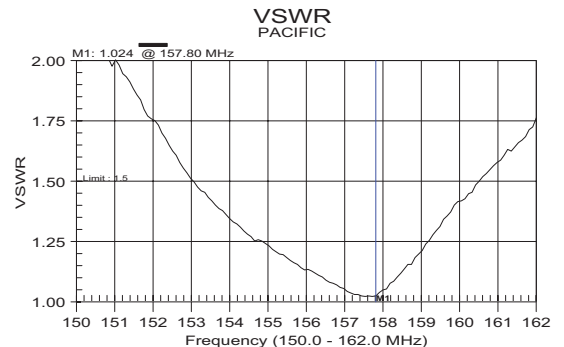

VSWR GRAPH

CW: OFF

	P6123
Frequency	VHF: 156-162 MHz
Radome	UltraGlass
Ferrule	Stainless Steel
Antenna Type	Half-wave
Gain	3dBi
"Marine Gain"	6dBi
Typical VSWR 156.8MHz	<1.2:1
DC Meter Reading	Open Circuit
Height / Weight	2.5m / 500g
Power	50W
Impedance	50 ohms
Cable (on mount)	5m RG-58AU