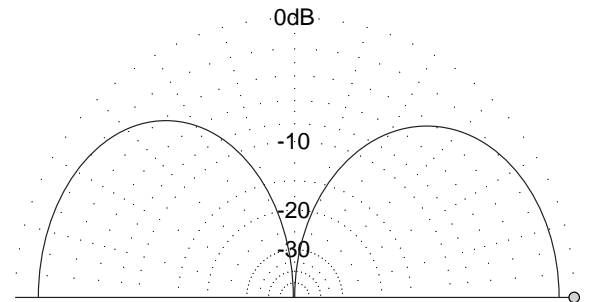

P6123 VHF LONGREACH PRO SERIES 2.5M ANTENNA

**PACIFIC
AERIALS**

- Perfect for installations on larger boats, or if the installation point is low
- Unique Pro Series design allows the antenna to be removed and remounted at the owner's convenience
- Outstanding electrical performance
- Half-wave design produces a radiation pattern which is especially suitable for boats working medium ranges
- UltraGlass stands up to high UV and harsh marine environments for years
- The FastFit jack (P1212) on the Pro Series mounts means the installer does not have to fit a UHF plug on the boat
- A FastFit UHF plug (P1217) is supplied

MOUNTS FOR P6123

TWIN P6123 WITH

P6142 AM/FM LongReach Pro Series 2.5m antenna

P6134 CDMA LongReach Pro Series 2.5m antenna

P6136 GSM LongReach Pro Series 2.5m antenna

with the Pro Series mount, and simply screws onto the FastFit jack

RADIATION PATTERN